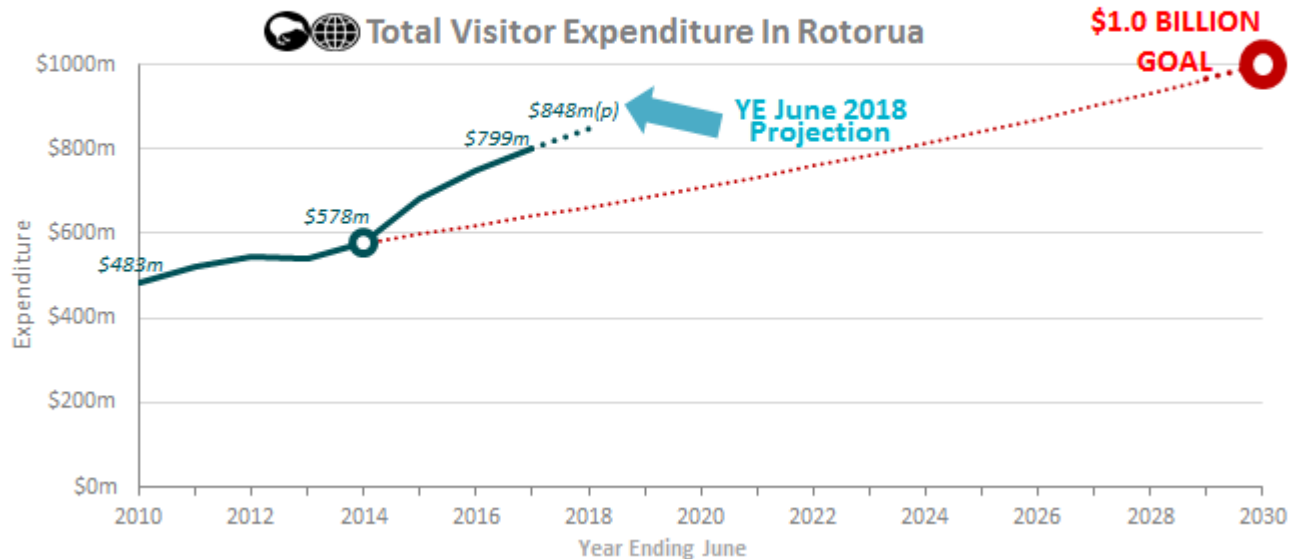

## 普胡图间歇喷泉

## A heart of tourism for the central North Island

新西兰北岛  
旅游中心

VISION  
2030 >>

**\$1.0B VISITOR EXPENDITURE**

Destination  
**ROTORUA**

A Rotorua Lakes Council CCO

传统文化与  
新兴文化

Historical  
and  
emerging  
cultures